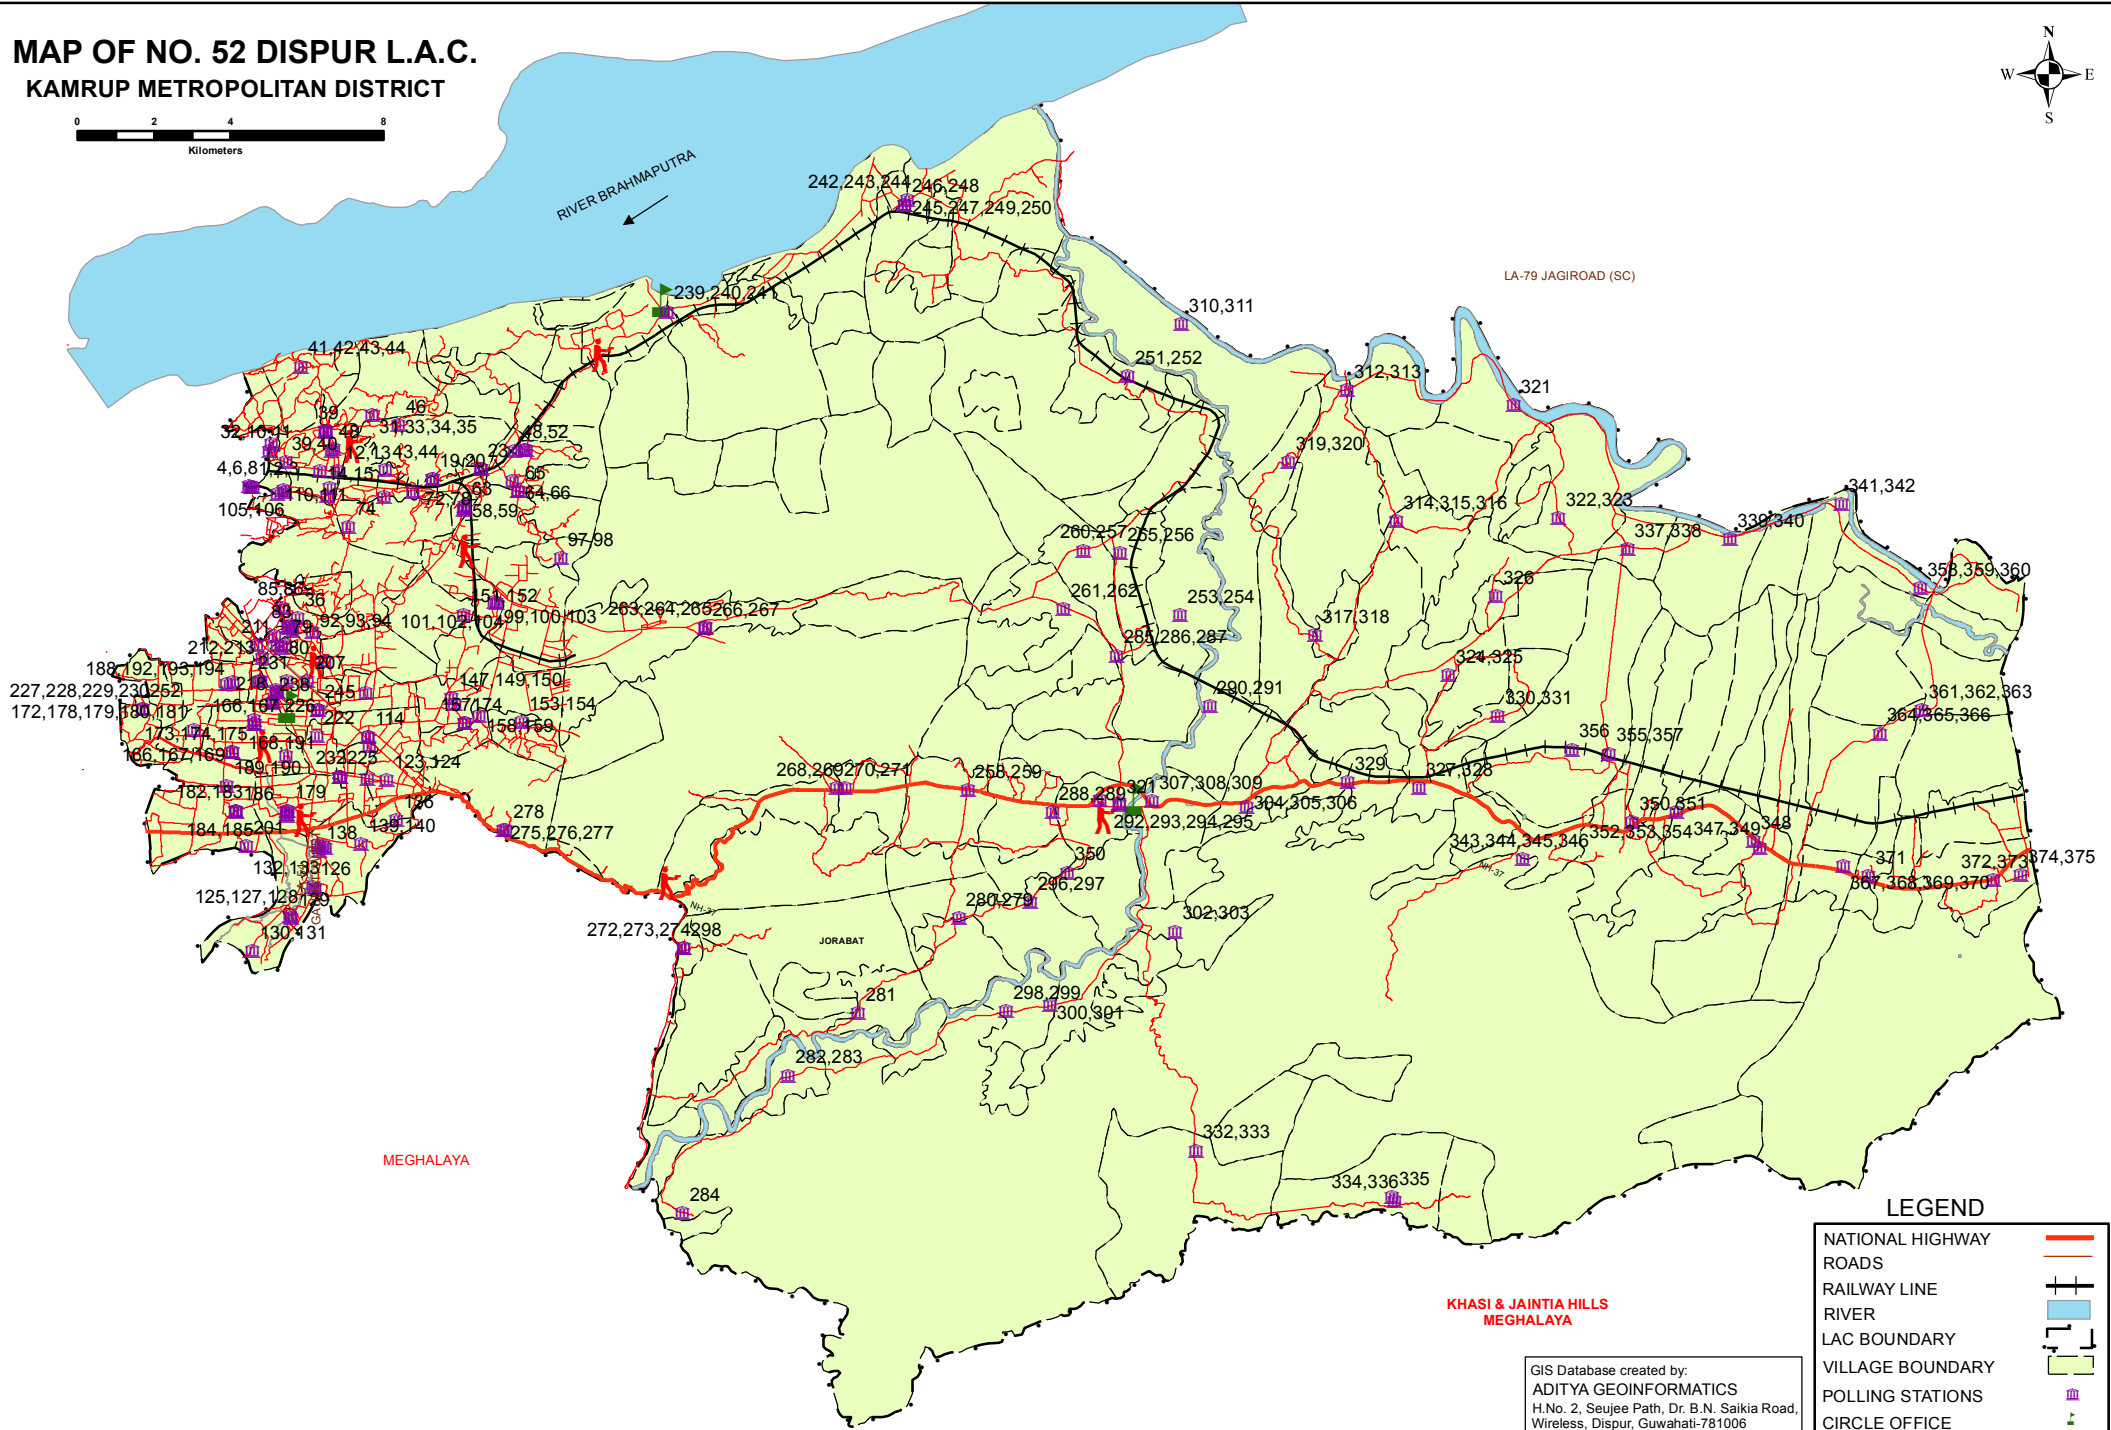

MAP OF NO. 52 DISPUR L.A.C. KAMRUP METROPOLITAN DISTRICT

LEGEND

NATIONAL HIGHWAY	
ROADS	
RAILWAY LINE	
RIVER	
LAC BOUNDARY	
VILLAGE BOUNDARY	
POLLING STATIONS	
CIRCLE OFFICE	
POLICE STATION/OUTPOST	

GIS Database created by:
ADITYA GEOINFORMATICS
H.No. 2, Seujee Path, Dr. B.N. Saikia Road,
Wireless, Dispur, Guwahati-781006
Ph.: 9864043223, 0361-2735350
Email: adigeoinfo@gmail.com

KHASI & JAINTIA HILLS
MEGHALAYA

MEGHALAYA

JORABAT

LA-79 JAGIROAD (SC)

RIVER BRAHMAPUTRA