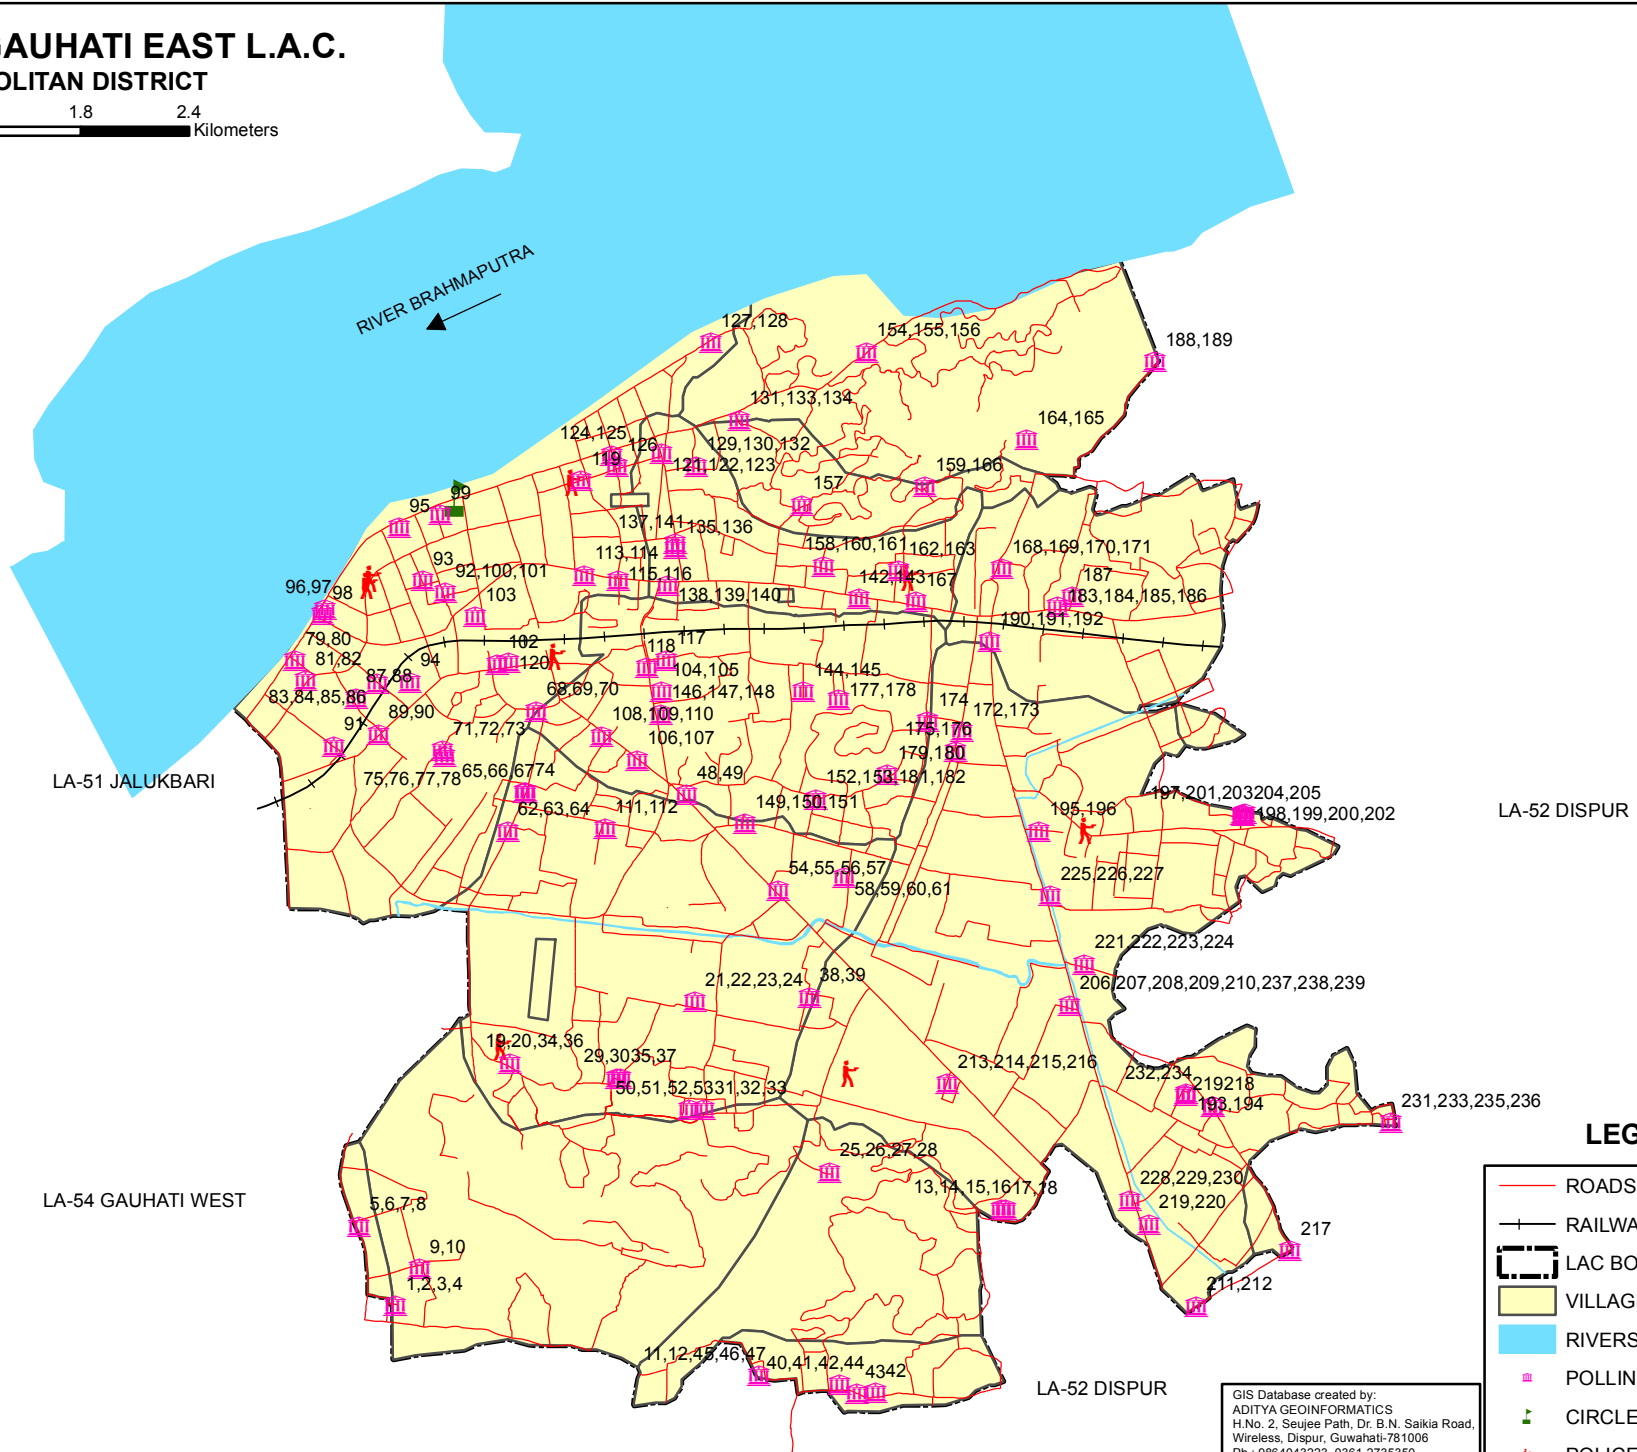

MAP OF NO. 53 GAUHATI EAST L.A.C.

KAMRUP METROPOLITAN DISTRICT

LEGEND

- ROADS
- RAILWAYLINE
- LAC BOUNDARY
- VILLAGE BOUNDARY
- RIVERS
- POLLING STATIONS
- CIRCLE OFFICE
- POLICE STATION/OUTPOST

GIS Database created by:
 ADITYA GEOINFORMATICS
 H.No. 2, Seujee Path, Dr. B.N. Saikia Road,
 Wireless, Dispur, Guwahati-781006
 Ph.: 9864043223, 0361-2735350
 Email: adigeoinfo@gmail.com