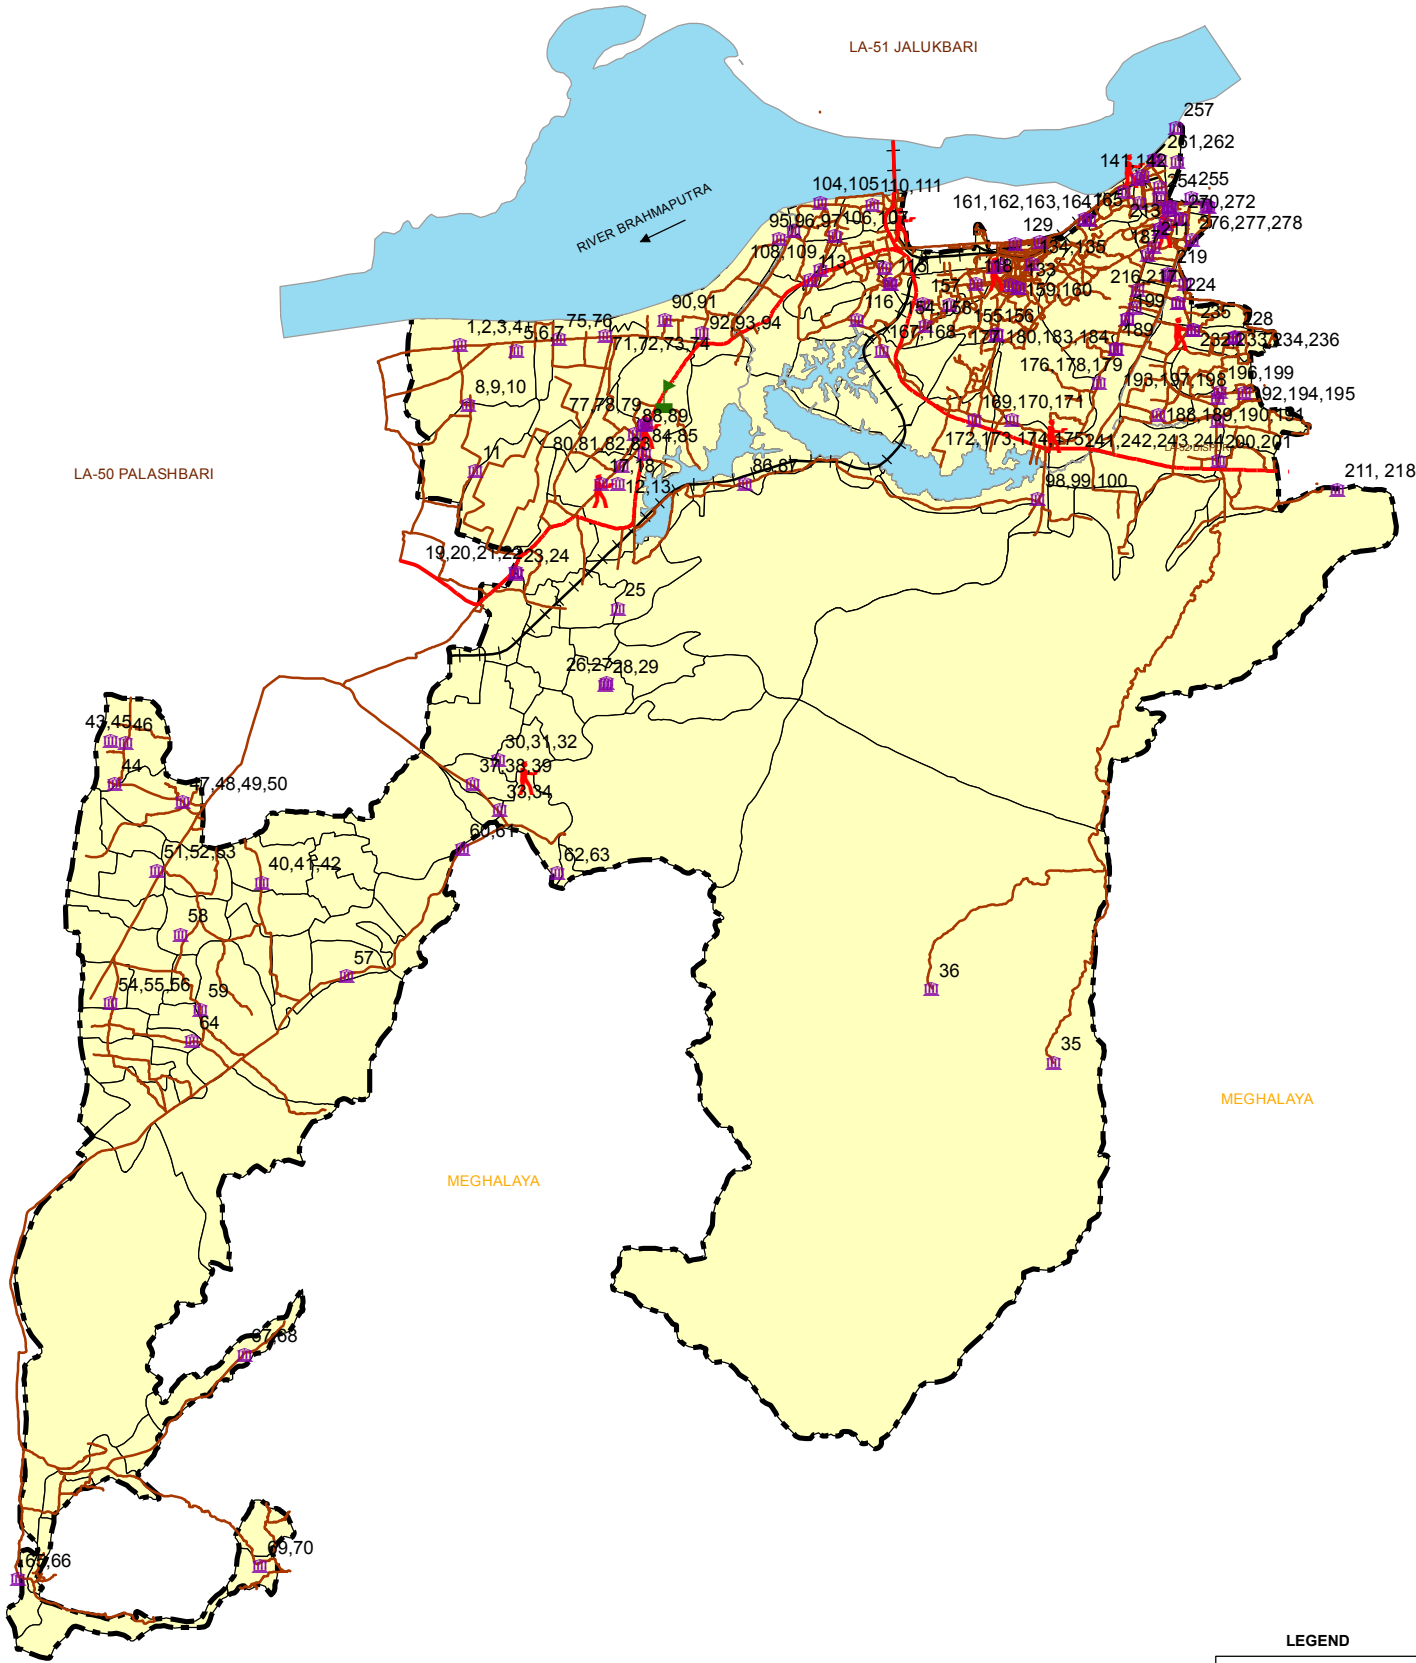

MAP OF NO. 54 GAUHATI WEST L.A.C. KAMRUP METROPOLITAN DISTRICT

LEGEND

- NATIONAL HIGHWAY
- ROADS
- RAILWAY LINE
- LAC BOUNDARY
- VILLAGE BOUNDARY
- River
- POLLING STATION
- POLICE STATION/OUTPOST
- CIRCLE OFFICE