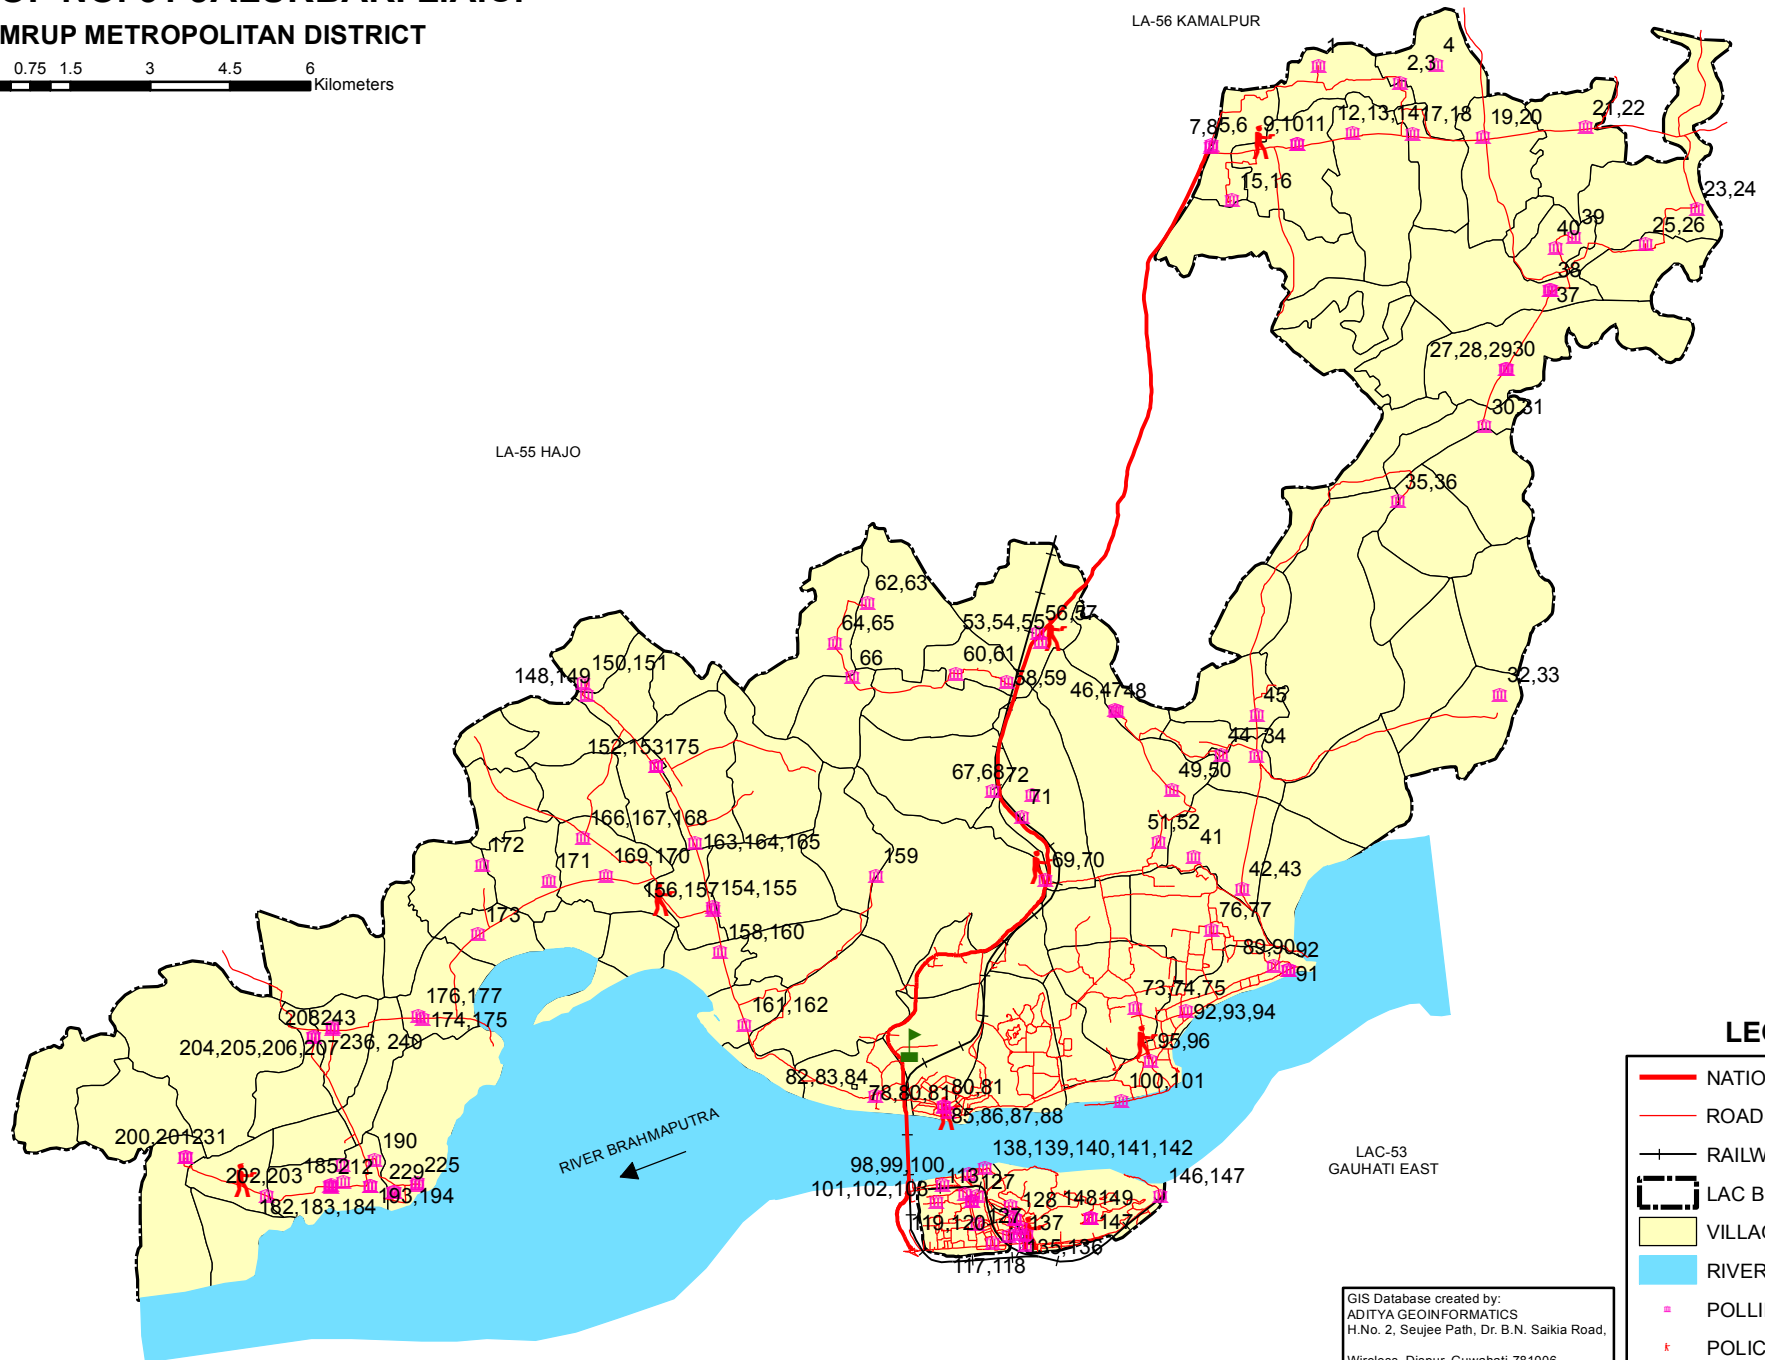

# MAP OF NO. 51 JALUKBARI L.A.C.

KAMRUP METROPOLITAN DISTRICT

LA-56 KAMALPUR

LA-55 HAJO

LAC-53  
GAUHATI EAST

RIVER BRAHMAPUTRA

## LEGEND

- NATIONAL HIGHWAY
- ROADS
- RAILWAYLINE
- LAC BOUNDARY
- VILLAGE BOUNDARY
- RIVER
- POLLING STATIONS
- POLICE STATION/OUTPOST
- CIRCLE OFFICE

GIS Database created by:  
ADITYA GEOINFORMATICS  
H.No. 2, Seujee Path, Dr. B.N. Saikia Road,  
Wireless, Dispur, Guwahati-781006  
Ph.: 9864043223, 0361-2735350  
Email: adigeoinfo@gmail.com