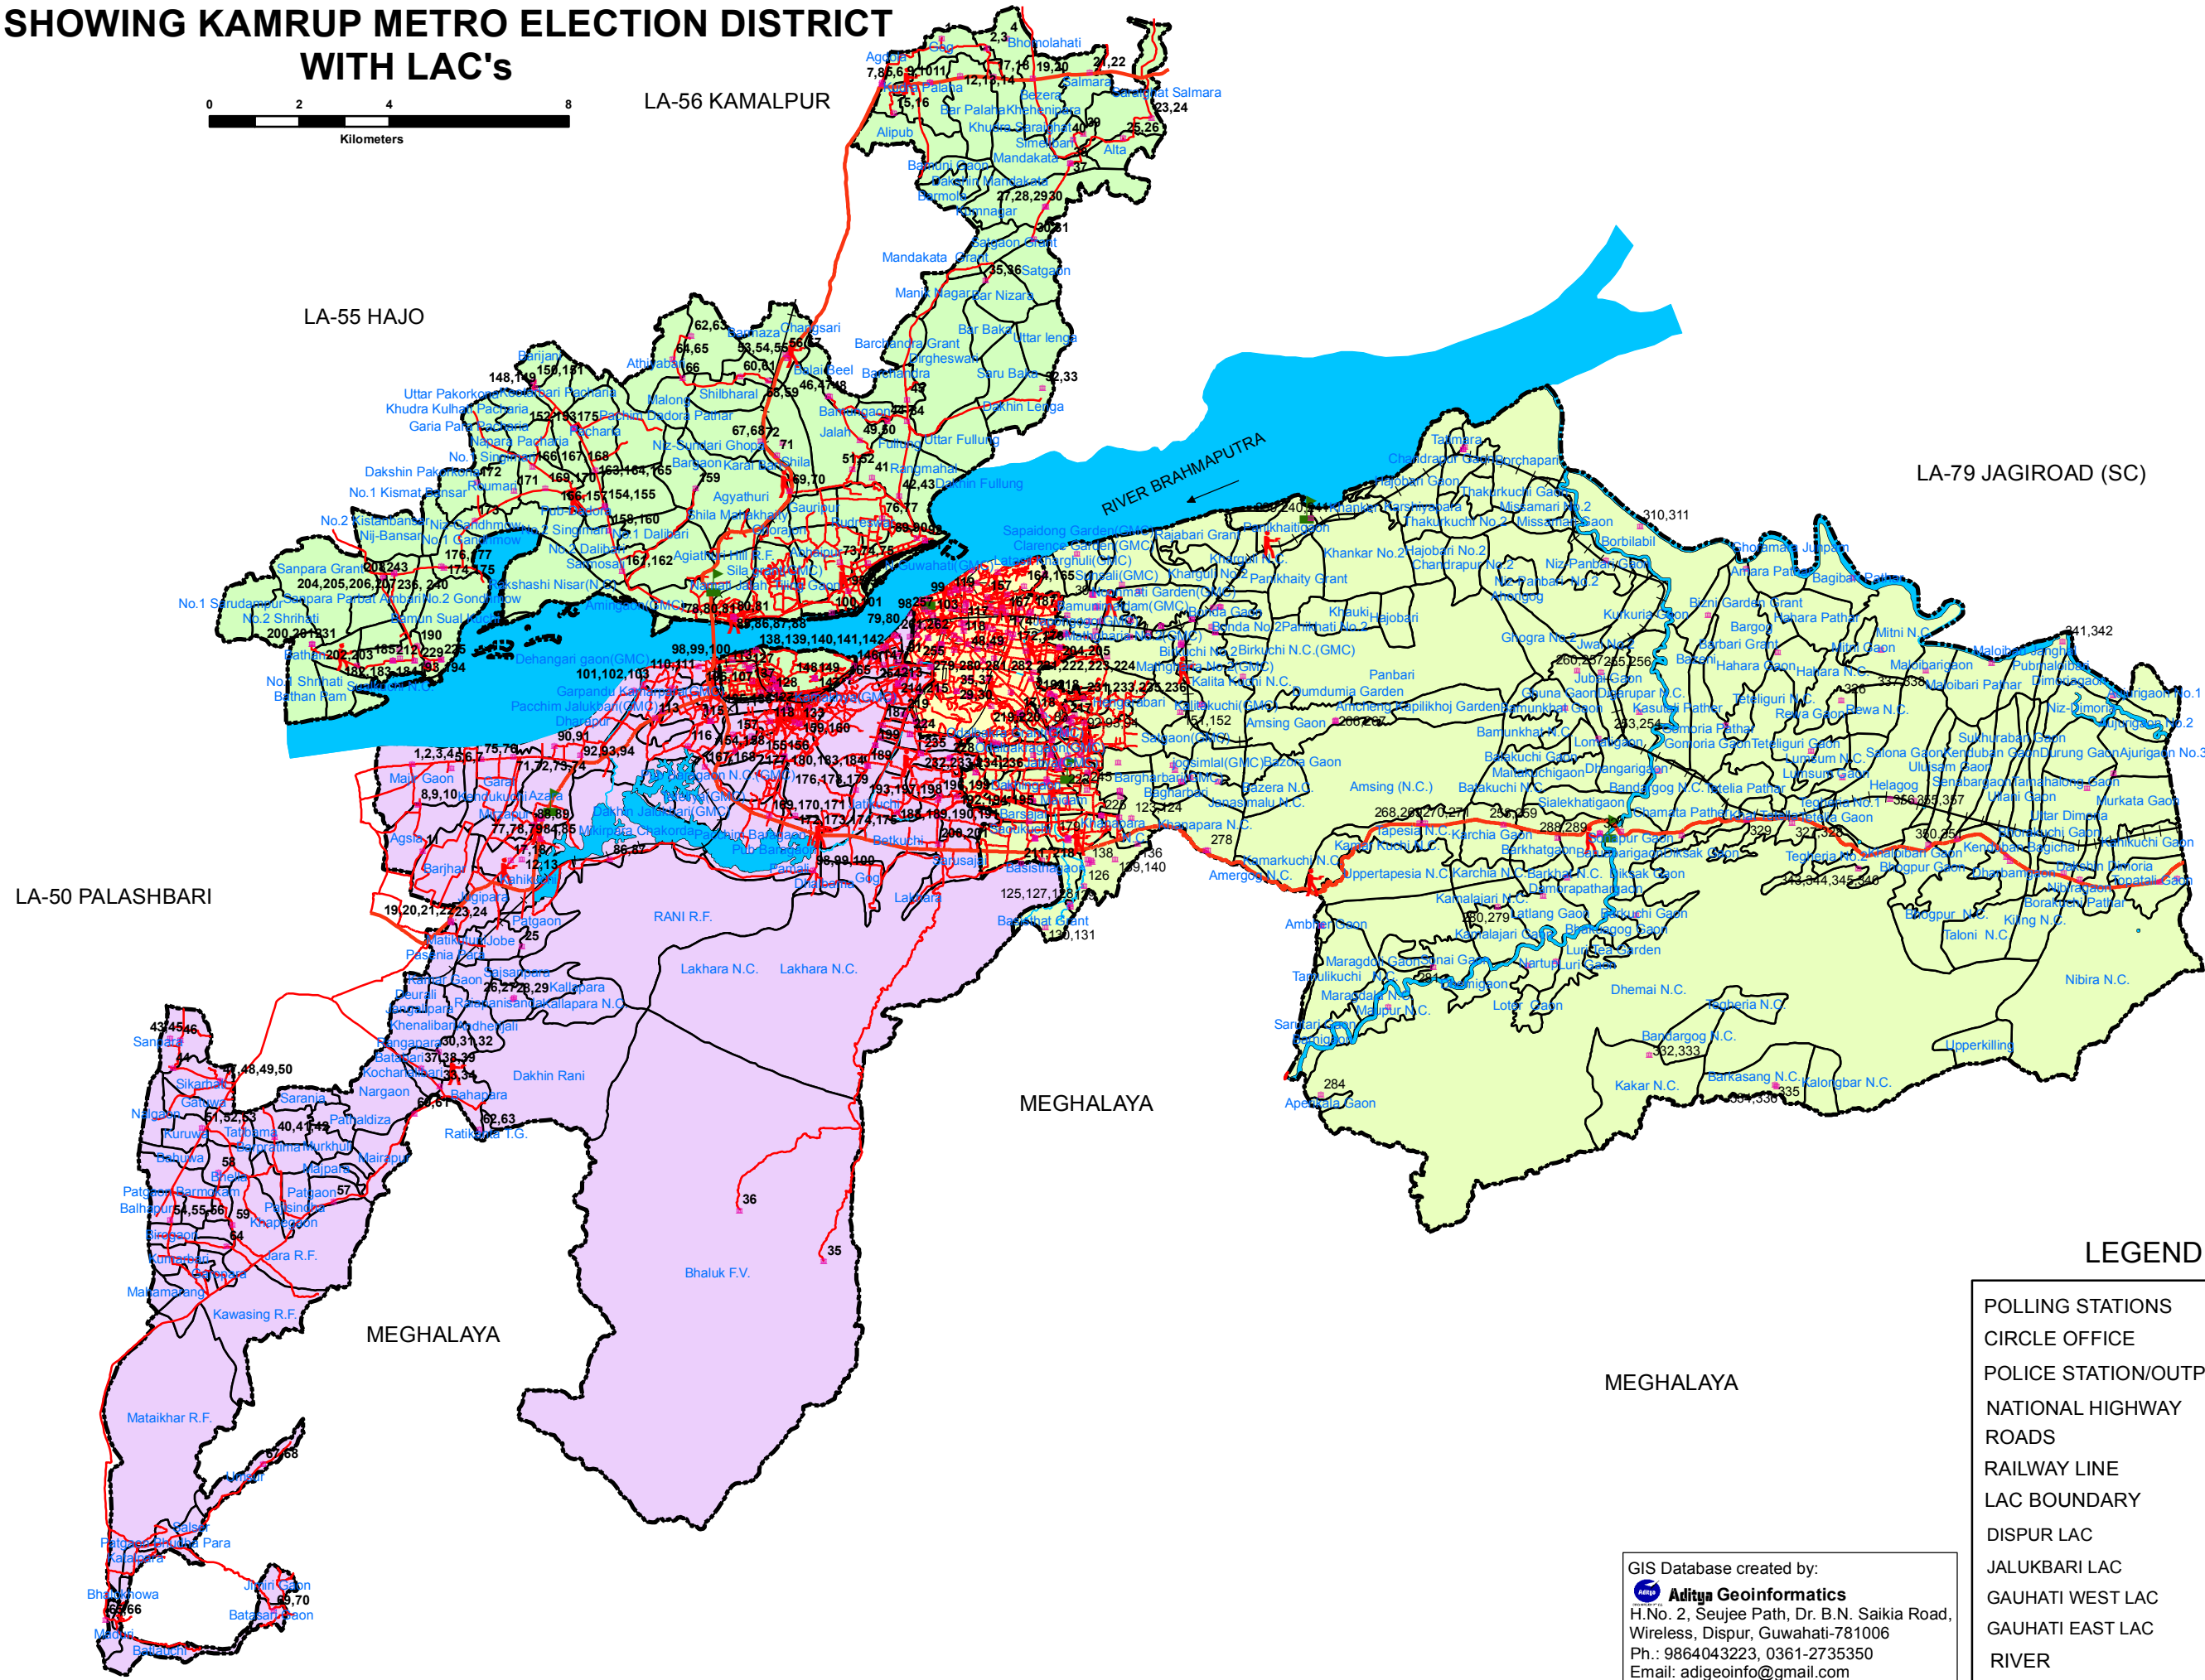

MAP SHOWING KAMRUP METRO ELECTION DISTRICT WITH LAC's

LEGEND

POLLING STATIONS	
CIRCLE OFFICE	
POLICE STATION/OUTPOST	
NATIONAL HIGHWAY	
ROADS	
RAILWAY LINE	
LAC BOUNDARY	
DISPUR LAC	
JALUKBARI LAC	
GAUHATI WEST LAC	
GAUHATI EAST LAC	
RIVER	

GIS Database created by:
Aditya Geoinformatics
 H.No. 2, Seujee Path, Dr. B.N. Saikia Road,
 Wireless, Dispur, Guwahati-781006
 Ph.: 9864043223, 0361-2735350
 Email: adigeoinfo@gmail.com